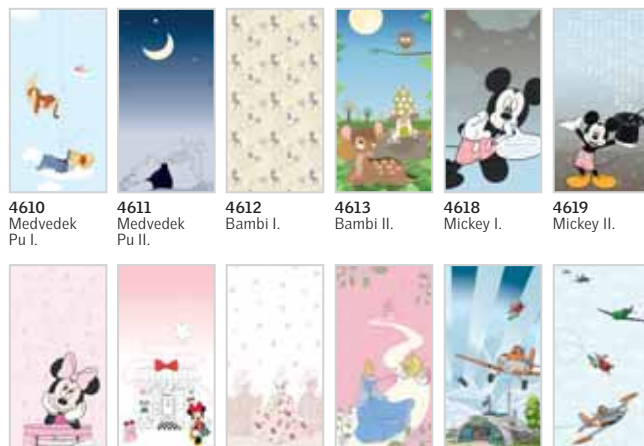

4610
Medvedek
Pu I.

4611
Medvedek
Pu II.

4612
Bambi I.

4613
Bambi II.

4618
Mickey I.

4619
Mickey II.

4614
Minnie I.

4615
Minnie II.

4616
Princess I.

4617
Princess II.

4620
Planes I.

4621
Planes II.

Pomembno: barve v tisku se lahko razlikujejo od barve na senčilu. Motivi so ilustrativni. Senčila se med seboj razlikujejo zaradi dejstva, da je vsako prirejeno za posamezno velikost okna oziroma senčila.

OZNAKA VELIKOSTI	CK02	FK04	FK06	FK08	MK04	MK06	MK08	MK10	PK08	SK06	SK08
širina x višina (cm)	C02 55 x 78	F04 66 x 98	F06 66 x 118	F08 66 x 140	M04 78 x 98	M06 78 x 118	M08 78 x 140	M10 78 x 160	P08 94 x 140	S06 114 x 118	S08 114 x 140
ROČNA IZVEDBA											
DKL	97,00	103,00	109,00	113,00	107,00	113,00	119,00	131,00	131,00	135,00	139,00
<i>Siesta senčilo, posebne kolekcije</i>	118,34	125,66	132,98	137,86	130,54	137,86	145,18	159,82	159,82	164,70	169,58